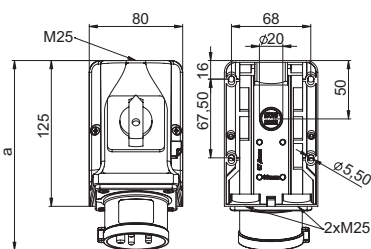

IP44 splashproof

b=height
angle=15°

Wall mounted plug - COMBO IP44

	16 Amp			32 Amp		
	3	4	5	3	4	5
a	162	162	163	172	172	173
b	117	117	117	117	117	118
M	3x25	3x25	3x25	3x25	3x25	3x25
Connection type: Screw terminal						
Wire flexible [mm ²]	1-2,5			2,5-6		
solid [mm ²]	1-4			2,5-10		
Contact screws CEE [Ncm]	100 Ncm			110 Ncm		
Screw terminals [Ncm]	120 Ncm					
Weight [g]	367	382	399	422	442	463

IP44 splashproof

b=height
angle=15°

Wall mounted plug with switch IP44

	16 Amp	32 Amp
	Poles	5
a	163	173
b	128	128
M	3x25	3x25
Connection type: Screw terminal		
Wire flexible [mm ²]	1-2,5	2,5-6
solid [mm ²]	1-4	2,5-10
Weight [g]	474	522