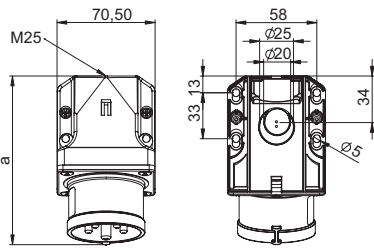

Wall mounted plugs

Wall mounted plug IP44

	16 Amp			32 Amp		
	3	4	5	3	4	5
Poles	3	4	5	3	4	5
a	120	121	122	131	131	132
b	76	76	79	82	82	85
M	25	25	25	25	25	25
Connection type: Screw terminal						
Wire flexible [mm ²]	1-2,5			2,5-6		
solid [mm ²]	1-4			2,5-10		
Contact screws [Ncm]	100 Ncm			110 Ncm		
Weight [g]	173	188	205	212	232	253

- with screw terminals
- housing material: PA6
- contacts: brass
 - to order nickel-plated contacts please add a "v" e.g. 515-6v
- top and rear entry
- incl. threaded cable grommet

IP44 splashproof

b=height
angle=15°