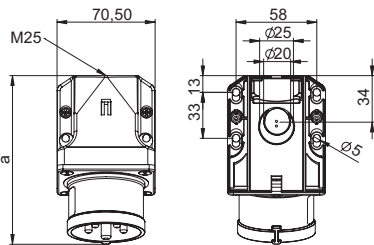

- with screw terminals
- housing material: PA6
- contacts: brass
 - to order nickel-plated contacts please add a "v" e.g. 515-6v
- top and rear entry
- incl. threaded cable grommet

IP44 splashproof

b=height
angle=15°

b=height
angle=15°

Wall mounted plug with lid IP44

	16 Amp			32 Amp		
	3	4	5	3	4	5
Poles	3	4	5	3	4	5
a	127	128	128	137	137	140
b	92	94	97	99	99	104
M	25	25	25	25	25	25
Connection type: Screw terminal						
Wire flexible [mm ²]	1-2,5			2,5-6		
solid [mm ²]	1-4			2,5-10		
Contact screws [Ncm]	100 Ncm			110 Ncm		
Weight [g]	230	245	263	272	292	315