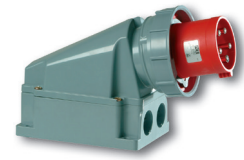

Amp.	Poles	pack. unit	110V~	230V~	400V~	500V~	>50-500V~	>50-500V~
			50/60Hz 4h	50/60Hz 3p=6h 4p+5p=9h	50/60Hz 3p=9h 4p+5p=6h	50/60Hz 7h	100-300Hz 10h	301-500Hz 2h
			Cat.No.	Cat.No.	Cat.No.	Cat.No.	Cat.No.	Cat.No.
63	3	2	533-4	533-6	533-9	533-7	533-10	533-2
63	4	2	534-4	534-9	534-6	534-7	534-10	534-2
63	5	2	535-4	535-9	535-6	535-7	535-10	535-2

535-6