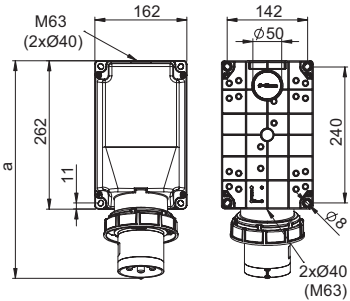

Power Twist Wall mounted plug IP66/67

b=height
angle=15°

	63 Amp		
Poles	3	4	5
a	271	271	271
b	175	175	175
Connection type: Contact frame with screws			
Wire flexible [mm ²]	6-16		
solid [mm ²]	6-25		
Contact screws [Ncm]	200 Ncm		
Weight [g]	812	864	914

IP66/67 watertight

Power Twist Wall mounted plug IP66/67

b=height
angle=15°

	125 Amp		
Poles	3	4	5
a	387	387	387
b	209	209	209
Connection type: Contact frame with screws			
Wire flexible [mm ²]	16-50		
solid [mm ²]	16-70		
Contact screws [Ncm]	450 Ncm		
Weight [g]	1620	1725	1834