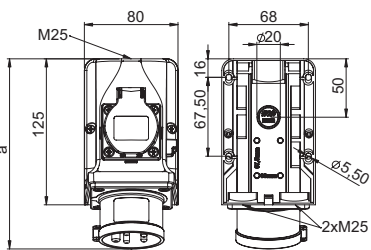

b=height
angle=15°

Wall mounted plug - COMBO IP44

	16 Amp			32 Amp		
	3	4	5	3	4	5
a	162	162	163	172	172	173
b	117	117	117	117	117	118
M	3x25	3x25	3x25	3x25	3x25	3x25
Connection type: Screw terminal						
Wire flexible [mm²]	1-2,5			2,5-6		
solid [mm²]	1-4			2,5-10		
Contact screws CEE [Ncm]	100 Ncm			110 Ncm		
Screw terminals [Ncm]	120 Ncm					
Weight [g]	367	382	399	422	442	463

- with screw terminals
- wall mounted plug with integrated safety socket acc. Austr./Germ. system
- connecting terminals up to 10mm²
- **ready wired**
- for plug 32A the safety socket is protected by fuse (10A slow)
- housing material: PA6
- contacts: brass
  - to order nickel-plated contacts please add a "v" e.g. 95215-6v
- top, 2x bottom or rear entry
- incl. threaded cable grommet
- special design with Belg./French socket outlet or non wired version are available on request

IP44 splashproof