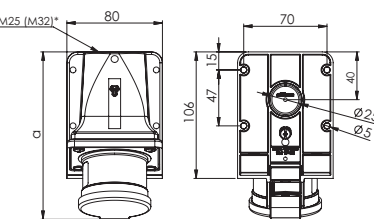

b=height
angle=15°

*M32 optional on request available