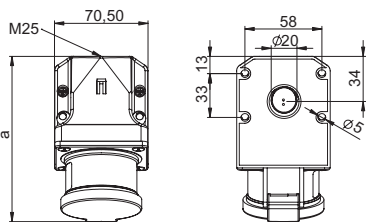

b=height
angle=15°

Wall mounted plug with lid IP44

	16 Amp		32 Amp	
	5	5	5	5
Pole s	5	5	5	5
a	141	151	151	151
b	99	112	112	112
M*	25	25	25	25
Connection type: Screw terminal				
Wire flexible [mm²]	1-2,5		2,5-6	
solid [mm²]	1-4		2,5-10	
Contact screws [Ncm]	100 Ncm		110 Ncm	
Weight [g]	257		310	

- with screw terminals
- **one-piece housing**
- with hinged lid, to increase protection
- housing material: PA6
- contacts: brass
  - to order nickel-plated contacts please add a "v" e.g. 515-6kdv
- top and rear entry
- incl. threaded cable grommet

IP44 splashproof