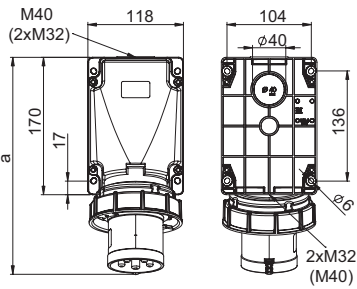

9515-6

16	3	5		95213-6				
16	4	5		95214-9	95214-6			
16	5	5			95215-6			
32	3	5		95223-6				
32	4	5		95224-9	95224-6			
32	5	5			95225-6			

95225-6

95215-6

16	5	5						75615-6
32	5	5						75625-6

75615-6

Wall mounted plugs

Power Twist Wall mounted plug IP66/67

b=height
angle=15°

	63 Amp		
Poles	3	4	5
a	271	271	271
b	175	175	175
Connection type: Contact frame with screws			
Wire flexible [mm ²]	6-16		
solid [mm ²]	6-25		
Contact screws [Ncm]	200 Ncm		
Weight [g]	812	864	914

IP66/67 watertight

Power Twist Wall mounted plug IP66/67

b=height
angle=15°

	125 Amp		
Poles	3	4	5
a	387	387	387
b	209	209	209
Connection type: Contact frame with screws			
Wire flexible [mm ²]	16-50		
solid [mm ²]	16-70		
Contact screws [Ncm]	450 Ncm		
Weight [g]	1620	1725	1834