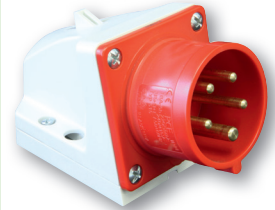

Amp.	Poles	pack. unit	110V~ 50/60Hz 4h	230V~ 50/60Hz 3p=6h 4p+5p=9h	400V~ 50/60Hz 3p=9h 4p+5p=6h	500V~ 50/60Hz 7h	>50- 500V~ 100-300Hz 10h	>50- 500V~ 301-500Hz 2h
			Cat.No.	Cat.No.	Cat.No.	Cat.No.	Cat.No.	Cat.No.

16	3	10	513-4	513-6	513-9	513-7	513-10	513-2
16	4	10	514-4	514-9	514-6	514-7	514-10	514-2
16	5	10	515-4	515-9	515-6	515-7	515-10	515-2
32	3	10	523-4	523-6	523-9	523-7	523-10	523-2
32	4	10	524-4	524-9	524-6	524-7	524-10	524-2
32	5	10	525-4	525-9	525-6	525-7	525-10	525-2

515-6